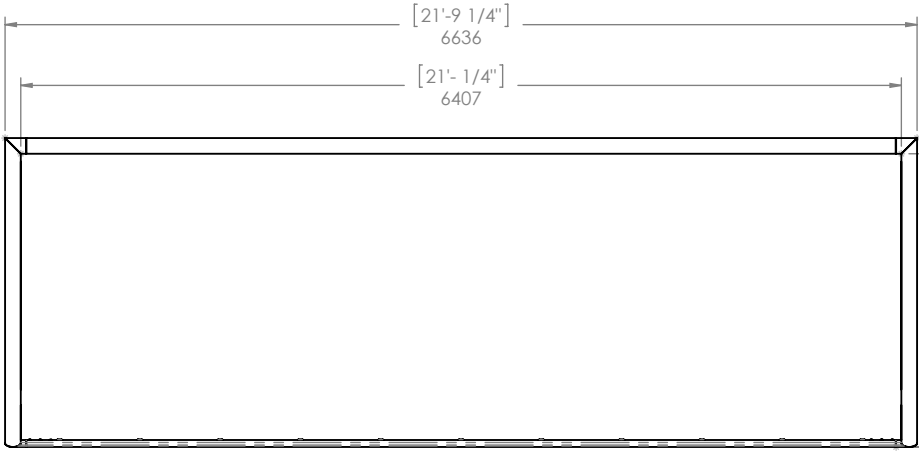

REVISIONS			
REV.	DESCRIPTION	DATE	APPROVED
00	ISSUED FOR CONSTRUCTION	23/08/2011	EP

FRONT

NOTICE: THIS DRAWING MAY REVEAL DESIGNS OR INFORMATION PROPRIETARY TO PROFESSIONAL COMPONENTS LTD. BY ACCEPTANCE OF REPRODUCTIONS, RECIPIENTS AGREE TO PROTECT PROFESSIONAL COMPONENTS RIGHTS AND ARE WARNED AGAINST USE OF THE DOCUMENT FOR ANY PURPOSE OTHER THAN THAT FOR WHICH IT WAS ISSUED.

STANDARD FINISH 125
BREAK SHARP EDGES
DE-BURR HOLES

DIMENSIONS IN (mm)

UNSPECIFIED TOLERANCES:
X = ± 0.5
X.X = ± 0.25
X.XX = ± 0.1
X.XXX = ± 0.02

ANGLES ±0.5° OR AS NOTED

APPROVALS	DATE (MM/DD/YY)	MATERIAL
DRAWN ---	---/---/---	ASSEMBLY
CHECKED ---	---/---/---	FINISH NONE

CAD GENERATED DRAWING, DO NOT MANUALLY UPDATE
DO NOT SCALE DRAWING

2074 Henry Avenue
Sidney, BC, CANADA
V8L 5Y1
Tel: 250.656.6165
1-888-726-7627

THE ULTIMATE ALUMINUM SPORTS GOAL

P2100 SOCCER GOAL SET

SHEET SIZE: A SCALE: 1:55 REV.: 00 SHEET: 2 OF 2