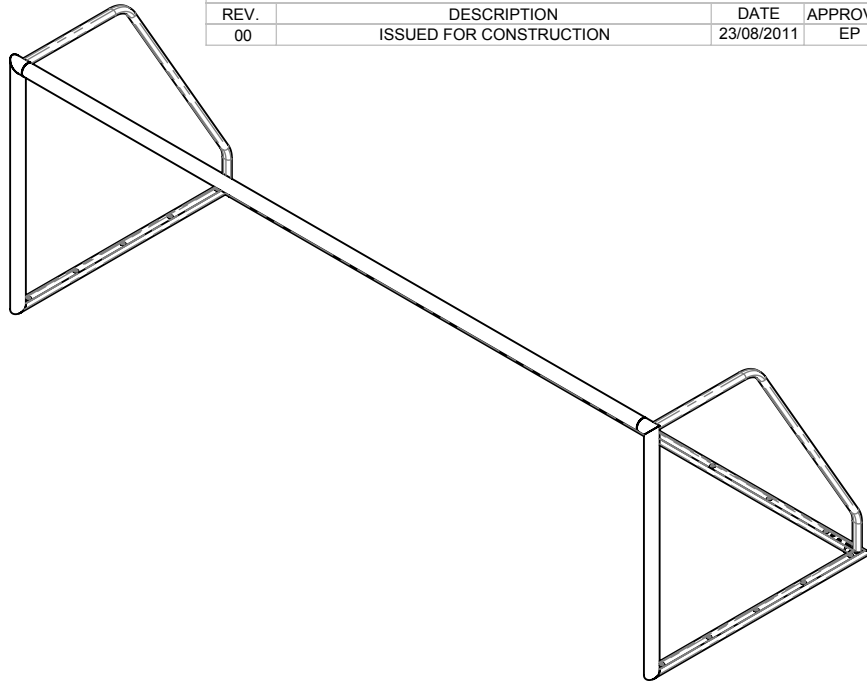

REVISIONS			
REV.	DESCRIPTION	DATE	APPROVED
00	ISSUED FOR CONSTRUCTION	23/08/2011	EP

FRONT

NOTICE: THIS DRAWING MAY REVEAL DESIGNS OR INFORMATION PROPRIETARY TO PROFESSIONAL COMPONENTS LTD. BY ACCEPTANCE OF REPRODUCTIONS, RECIPIENTS AGREE TO PROTECT PROFESSIONAL COMPONENTS RIGHTS AND ARE WARNED AGAINST USE OF THE DOCUMENT FOR ANY PURPOSE OTHER THAN THAT FOR WHICH IT WAS ISSUED.

STANDARD FINISH 125
BREAK SHARP EDGES
DE-BURR HOLES

DIMENSIONS IN (mm)

UNSPECIFIED TOLERANCES:
X = ± 0.5
X.X = ± 0.25
X.XX = ± 0.1
X.XXX = ± 0.02

ANGLES ±0.5° OR AS NOTED

APPROVALS	DATE (MM/DD/YY)	MATERIAL
DRAWN ---	---/---/---	ASSEMBLY
CHECKED ---	---/---/---	FINISH NONE

CAD GENERATED DRAWING, DO NOT MANUALLY UPDATE
DO NOT SCALE DRAWING

2074 Henry Avenue
Sidney, BC, CANADA
V8L 5Y1
Tel: 250.656.6165
1-888-726-7627

THE ULTIMATE ALUMINUM SPORTS GOAL

P2100 SOCCER GOAL SET

SHEET SIZE: A SCALE: 1:55 REV.: 00 SHEET: 2 OF 2