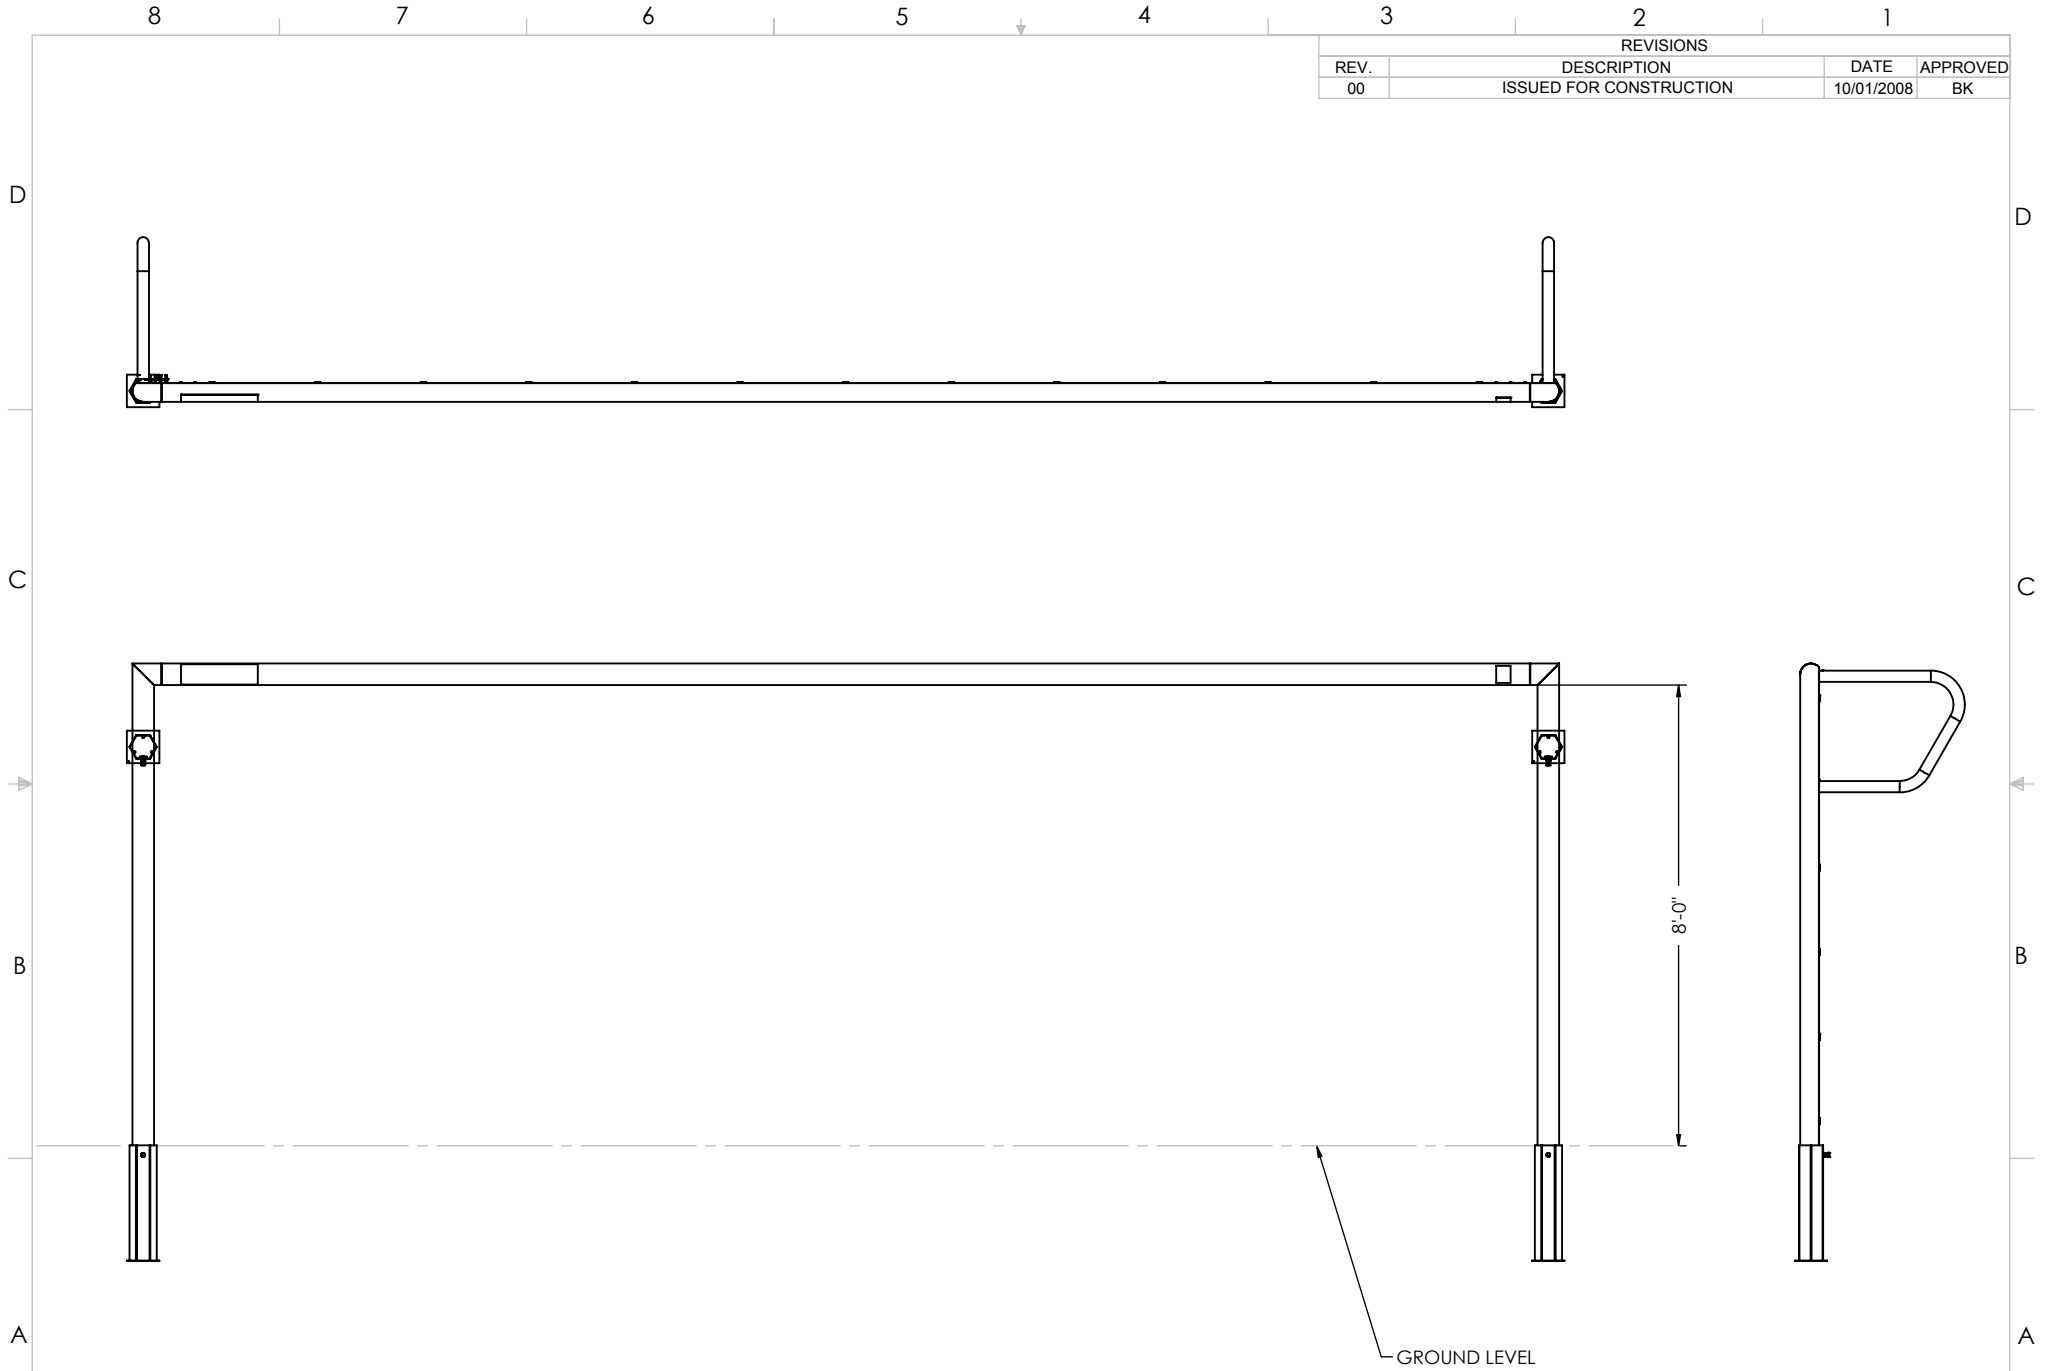

REVISIONS			
REV.	DESCRIPTION	DATE	APPROVED
00	ISSUED FOR CONSTRUCTION	10/01/2008	BK

NOTICE: THIS DRAWING MAY REVEAL DESIGNS OR INFORMATION PROPRIETARY TO PROFESSIONAL COMPONENTS LTD. BY ACCEPTANCE OF REPRODUCTIONS, RECIPIENTS AGREE TO PROTECT PROFESSIONAL COMPONENTS RIGHTS AND ARE WARNED AGAINST USE OF THE DOCUMENT FOR ANY PURPOSE OTHER THAN THAT FOR WHICH IT WAS ISSUED.

DIMENSIONS IN (INCH)
UNSPECIFIED TOLERANCES:
X.X = ± 0.025
X.XX = ± 0.01
X.XXX = ± 0.003
X.XXXX = ± 0.0005
FRACTIONS ± 1/32" OR AS NOTED
ANGLES ± 0.5° OR AS NOTED

APPROVALS	DATE (MM/DD/YY)	MATERIAL
---	--/--	ASSEMBLY
---	--/--	FINISH
---	--/--	CAD GENERATED DRAWING, DO NOT MANUALLY UPDATE DO NOT SCALE DRAWING

2074 Henry Avenue
Sidney, BC, CANADA
V8L 5Y1
Tel: 250.656.6165
1-888-726-7627

PROCESS
GA

DWG. NO.
SM-P2400-NR

THE ULTIMATE ALUMINUM SPORTS GOAL
P2400 Soccer Goal Set w/Net Racks

SHEET SIZE: A	SCALE: 1:40	REV.: 00	SHEET: 2 OF 2