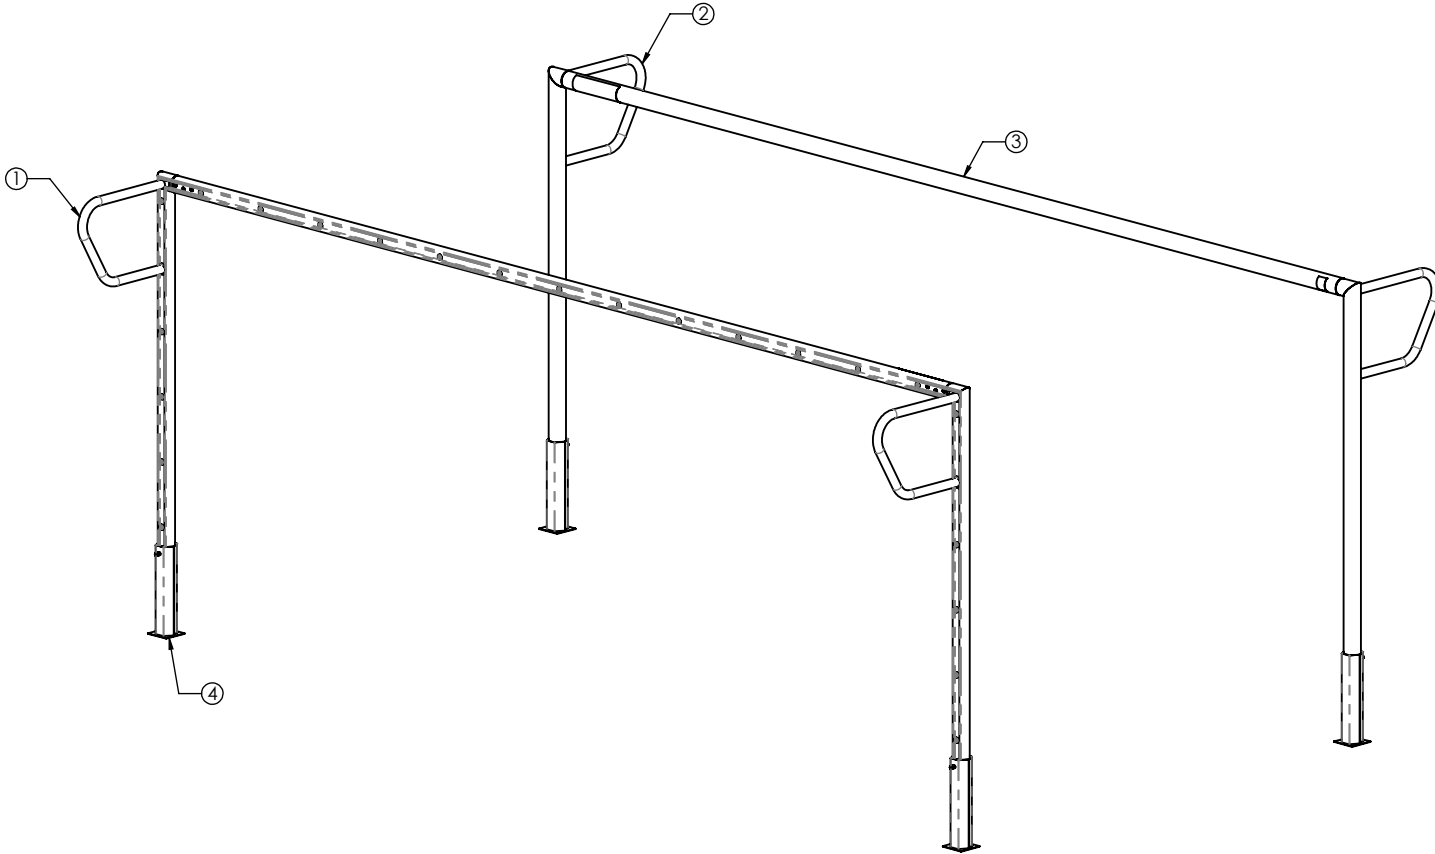

ITEM	QTY	PART NO.	DESCRIPTION	MATERIAL ID
1	2	SM-UP-WC-P24-NR-LS	P2400 NR Upright - Left Side	ASSEMBLY
2	2	SM-UP-WC-P24-NR-RS	P2400 NR Upright - Right Side	ASSEMBLY
3	2	SM-CB-DM24	DM2400 Crossbar Assembly	ASSEMBLY
4	1	SM-GS-PKG	Ground Sleeve Package	ASSEMBLY
5	1	SM-PARTSBOX-P16-24	SM-PARTSBOX-P16-24	ASSEMBLY

REVISIONS			
REV.	DESCRIPTION	DATE	APPROVED
00	ISSUED FOR CONSTRUCTION	10/01/2008	BK

DIMENSIONS IN (mm)
UNSPECIFIED TOLERANCES:
X = ± 0.5
X.X = ± 0.25
X.XX = ± 0.1
X.XXX = ± 0.02
ANGLES ± 0.5° OR AS NOTED

APPROVALS	DATE (MM/DD/YY)	MATERIAL
DRAWN ---	--/--	ASSEMBLY
CHECKED ---	--/--	FINISH NONE

CAD GENERATED DRAWING, DO NOT MANUALLY UPDATE
DO NOT SCALE DRAWING

2074 Henry Avenue
Sidney, BC, CANADA
V8L 5Y1
Tel: 250.656.6165
1-888-726-7627

THE ULTIMATE ALUMINUM SPORTS GOAL
P2400 Soccer Goal Set w/Net Racks

PROCESS BOM DWG. NO. SM-P2400-NR

SHEET SIZE: A SCALE: 1:50 REV.: 00 SHEET: 1 OF 2